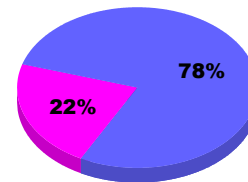

YTD Status Quo Clubs 2011-2012

Status Quo Clubs Compared to Status Quo Members

Legend: Status Quo Clubs (Cyan), Total Status Quo Members (Green)

MEMBERSHIP

Membership Results
2011-2012

Membership
2010-2011

Month	Net Memb Goal	Actual New Memb	Actual Dropped Memb	Gain/Loss of Memb	Gain/Loss of Memb
Jul/Aug/Sep		37	-40	-3	-6
Totals		37	-40	-3	-6

Membership Results 2011-2012

Goal, New, Dropped, Gain/Loss

Legend: Goal (Cyan), Actual (Green), Dropped (Yellow), Gain Loss (Magenta)

Comparison of Membership Gain/Loss

Current Year Compared to the Previous Year

Legend: Current Year (Cyan), Previous Year (Green)

Gender Comparison 2011-2012

Jul/Aug/Sep

Legend: Male (Blue), Female (Magenta)